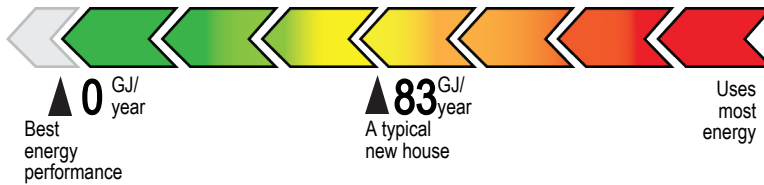

104 Park Ave,
St Alberts, ONTARIO, N5R 4W1

ENERGUIDE

Data collected: December 22, 2020

File number: **7M14D23453**

Evaluated by: Tyler Mork

157 This house
GJ/year

One gigajoule (GJ) equals the energy from two BBQ propane tanks

The energy consumption indicated on your utility bills may be higher or lower than your EnerGuide rating. This is because standard assumptions have been made regarding how many people live in your house and how the home is operated. Your rating is based on the condition of your house on the day it was evaluated.