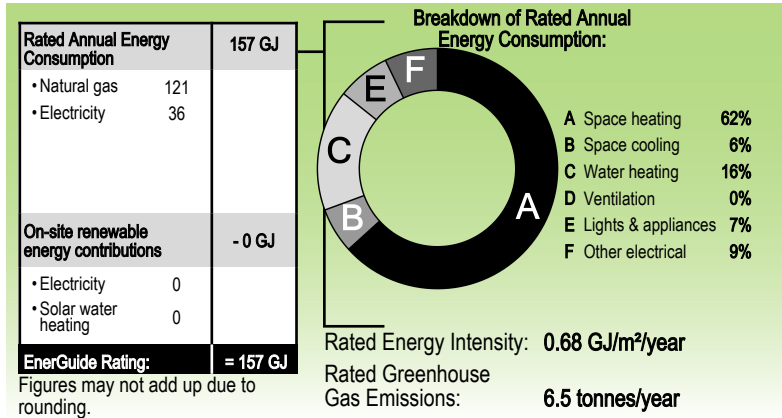

104 Park Ave,
St Alberts, ONTARIO, N5R 4W1

ENERGUIDE

Data collected: December 22, 2020

File number: **7M14D23453**

Evaluated by: Tyler Mork

157 This house
GJ/year

One gigajoule (GJ) equals the energy from two BBQ propane tanks

The energy consumption indicated on your utility bills may be higher or lower than your EnerGuide rating. This is because standard assumptions have been made regarding how many people live in your house and how the home is operated. Your rating is based on the condition of your house on the day it was evaluated.